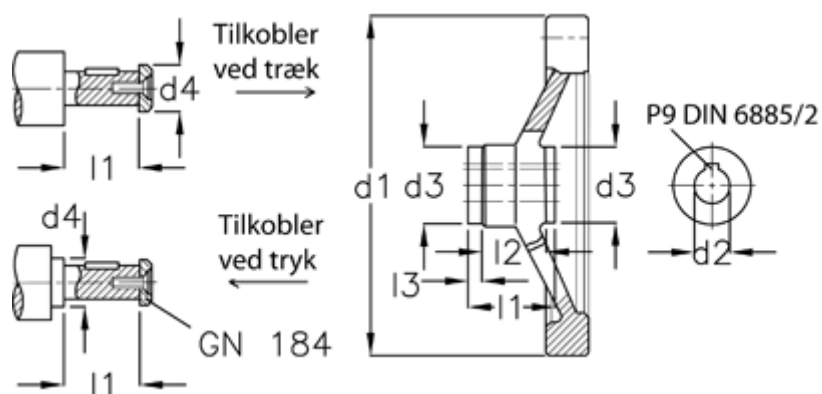

Article number: 20368305

Description: E+G Handwheel
GN 321.4-140-K12-A-ZI

Measures

| | | |
|-----------|---|------|
| d_1 | = | 140 |
| d_2 H7 | = | 12 |
| d_3 | = | 28 |
| d_4 max | = | 17 |
| l_1 | = | 28.5 |
| l_2 | = | 18 |
| l_3 | = | 5 |